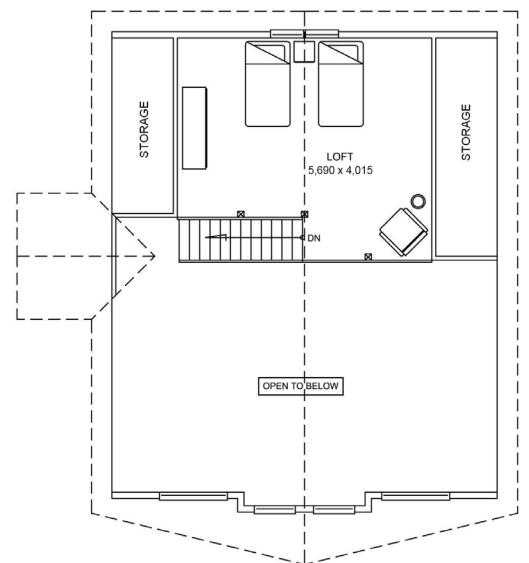

Floor Plan:

Aleutian

Model No:

1470

Total Area:

119.47 m²

Width:

8.99 m

Depth:

10.95 m

MAIN FLOOR
92.25 m²

LOFT
27.22 m²