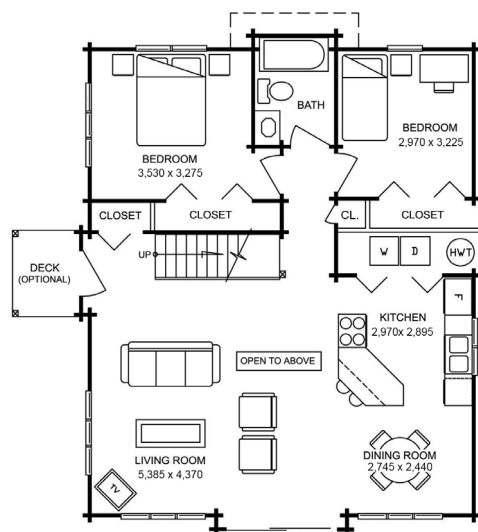

Floor Plan:

Aleutian

Model No:

1470

Total Area:

119.47 m²

Width:

8.99 m

Depth:

10.95 m

MAIN FLOOR
92.25 m²

LOFT
27.22 m²