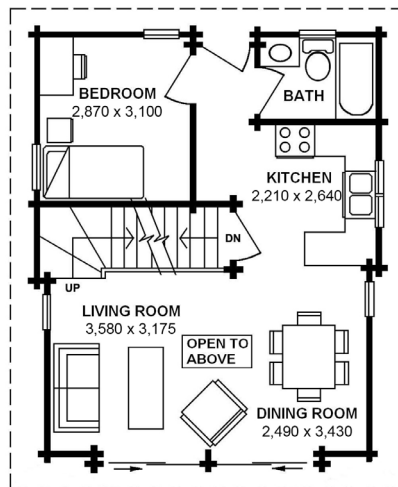

Muskoka

The perfect mountain retreat. This simple and highly functional plan features the Master Bedroom and Great Room on the main floor, while the loft accommodates guests or the kids. And of course it's a low maintenance Pan-Abode made from solid Western Red Cedar logs, so you'll spend more time relaxing and enjoying peace of mind with this compact and attractive model.

Floor Plan:

Muskoka

Model No:

1450

Total Area:

68.14 m²

Width:

6.56 m

Depth:

8.2 m

MAIN FLOOR
51.93 m²

LOFT
16.21 m²