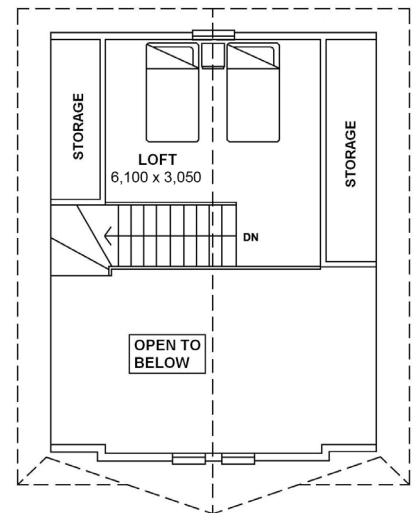

Muskoka

The perfect mountain retreat. This simple and highly functional plan features the Master Bedroom and Great Room on the main floor, while the loft accommodates guests or the kids. And of course it's a low maintenance Pan-Abode made from solid Western Red Cedar logs, so you'll spend more time relaxing and enjoying peace of mind with this compact and attractive model.

Floor Plan:

Muskoka

Model No:

1450

Total Area:

68.14 m²

Width:

6.56 m

Depth:

8.2 m

MAIN FLOOR
51.93 m²

LOFT
16.21 m²