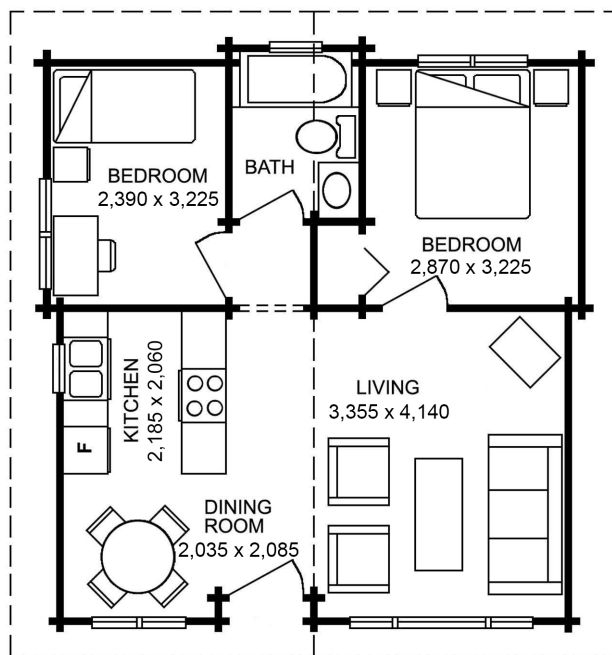

Quadra

This cozy and comfortable home makes roughing it a positively pleasurable experience. Two bedrooms with a shared bathroom complement an open kitchen, dining and living area. The large picture windows add a stunning sense of space to this charming model.

Floor Plan:

Quadra

Model No:

292

Total Area:

54.68 m²

Width:

7.35 m

Depth:

7.84 m

MAIN FLOOR

54.68 m²