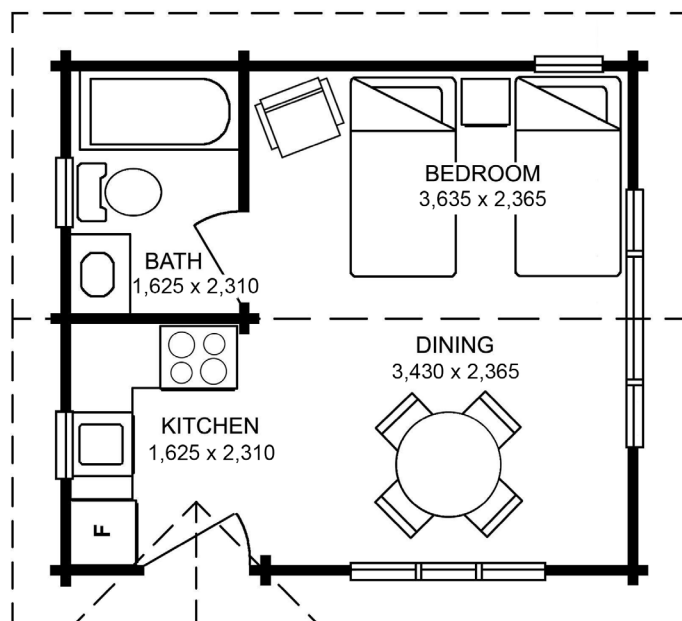

Floor Plan:

Teton

Model No:

721

Total Area:

27.16 m²

Width:

5.52 m

Depth:

4.92 m

MAIN FLOOR
27.16 m²